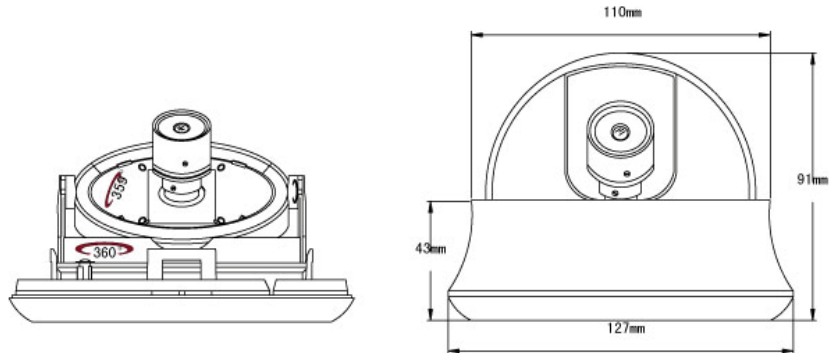

CCTV Camera

EN-DR45B-65H

Features

- ◆ 4.5 inch Plastic Dome Camera
- ◆ SONY / SHARP Color CCD
- ◆ 3-Axis bracket inside
- ◆ Built-in 3.6 mm Board Lens

Size Chart

Specifications

Image Device	1/3 SONY			
Resolution	1600x1200			
	PAL:795(H)×596(V) NTSC:811(H)×508(V)			
Min. Illumination	0.2 Lux /F2.0			
TV System	PAL/NTSC			
Lens Furnished	3.6 mm Board Lens (Optional 4 mm or 6 mm Lens)			
S/N Ratio	More than 48dB			
Electronic Shutter	NTSC:1/60~1/100,000, PAL:1/50~1/110,000			
Gamma	0.45			
White Balance	Auto			
Gain Control	Auto			
Sync. System	Internal			
Video Output	1 Vp-p / 75 Ohms			
Power Supply	DC12V±10%			
Operation Temperature	-10°C ~ +50°C RH95% Max			
Dimension	∅127 x 91 mm			
Weight	600g			